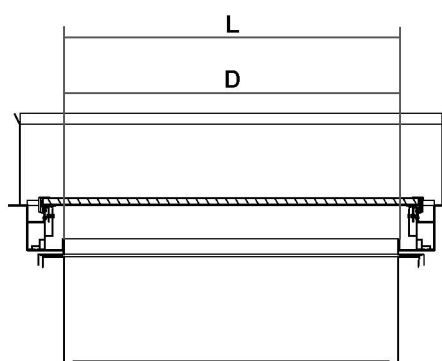

# SMOKE LAME™ TT, for roofs

**SMOKE LAME™ TT** complies with **Regulation (EU) No 305/2011**. It is provided with **CE marking, tested and certified** according to **EN 12101-2** Standard.

The structure is composed by a perimeter frame and extruded aluminium louvre holder profiles, complete with EPDM gaskets. The louvres can contain alveolar polycarbonate sheets UV rays protected, in clear transparent or opal white colours, or alveolar polycarbonate sheets coupled with aluminium external ones thus obtaining blank louvres.

## Dimensions

Louver height H: 20 cm
<b>Minimum custom made dimensions</b>
Clear span (LxH): 55x80 cm (4 louvers)
<b>Maximum custom made dimensions</b>
Clear span (LxH): 160x240 cm (12 louvers)

See also: / [Ventilation systems](#) / [Smoke and fire curtains](#) / [Boxes](#) / [Accessories](#)