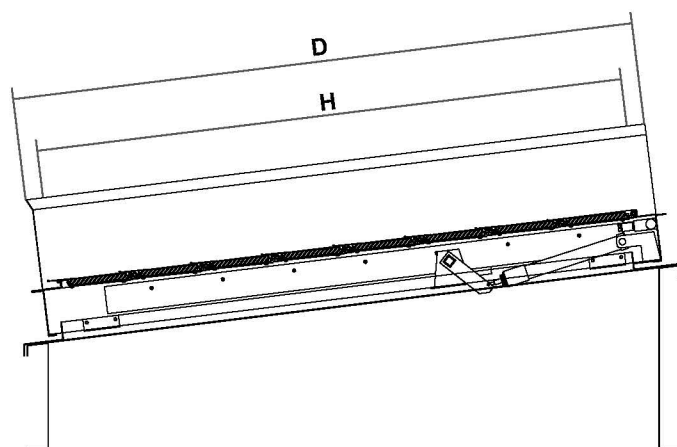

# SMOKE LAME™ TT, for roofs

**SMOKE LAME™ TT** complies with **Regulation (EU) No 305/2011**. It is provided with **CE marking, tested and certified** according to **EN 12101-2** Standard.

The structure is composed by a perimeter frame and extruded aluminium louvre holder profiles, complete with EPDM gaskets. The louvres can contain alveolar polycarbonate sheets UV rays protected, in clear transparent or opal white colours, or alveolar polycarbonate sheets coupled with aluminium external ones thus obtaining blank louvres.

The **opening device** can be **electric** with 24V DC low voltage motors suitable for direct connection for opening by automatic/manual control in case of fire. Otherwise, the opening device can be **pneumatic**, with low gas consumption, complete with a thermo-sensitive individual drive unit. The actuator is equipped with **MINI-TERMICO™** group calibrated at 68°C, unless otherwise specified, which is provided with a suitable CO<sub>2</sub> cylinder. The latter operates the pneumatic cylinder to allow the louvers opening. A release system allows opening for inspection and for maintenance from the outside.

## Dimensions

Louver height H: 20 cm
<b>Minimum custom made dimensions</b>
Clear span (LxH): 55x80 cm (4 louvers)
<b>Maximum custom made dimensions</b>
Clear span (LxH): 160x240 cm (12 louvers)

See also: / [Ventilation systems](#) / [Smoke and fire curtains](#) / [Boxes](#) / [Accessories](#)